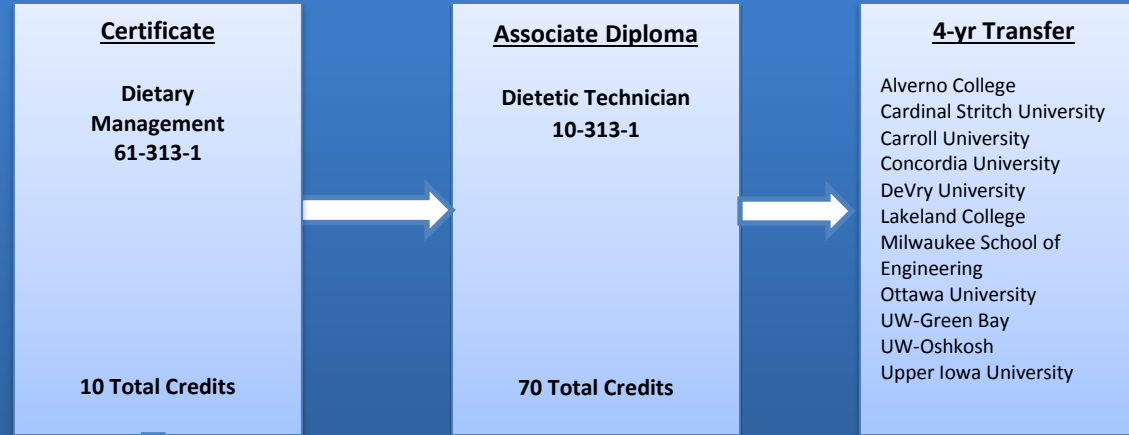

DIETETIC TECHNICIAN PATHWAY

HEALTH CLUSTER

Education

Employment

Salary and Job Data courtesy of EMSI*